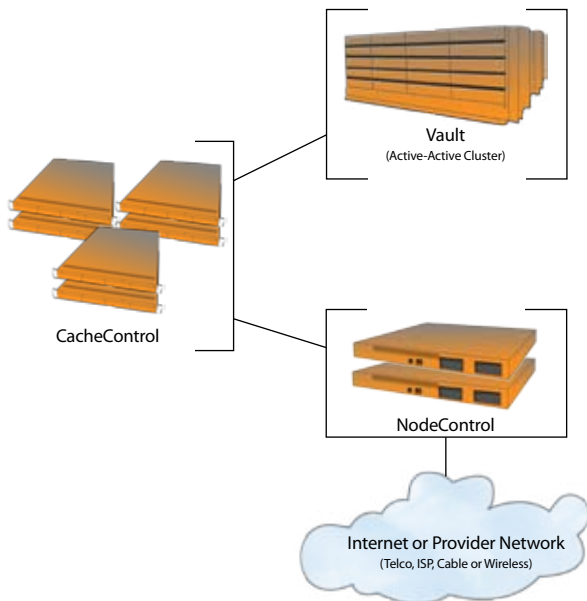

PacketWarp Technology

PacketWarp™ is a complete content distribution system for the caching, delivery, storage and archiving of digital assets. The system can be deployed on both internet and private networks, has proven reliability and scalability, and can withstand major network and site outages. PacketWarp intelligently caches content in proximity to subscribers, utilizing both “push” and “pull” distribution methods.

PacketWarp CacheControl – Cache appliances that intelligently store & deliver assets to subscribers.

PacketWarp NodeControl – Network devices that maintain the health and performance of all sites and devices.

PacketWarp Console – Central management system for monitoring, administration and reporting.

PacketWarp NEBS

PacketWarp NEBS is a NEBS Level 3 Certified, DC powered system with the same features as the standard PacketWarp system.

PacketWarp™ Core Site

PacketWarp Metro Site

PacketWarp Perimeter Site

**Diagrams above depict sample sites.*