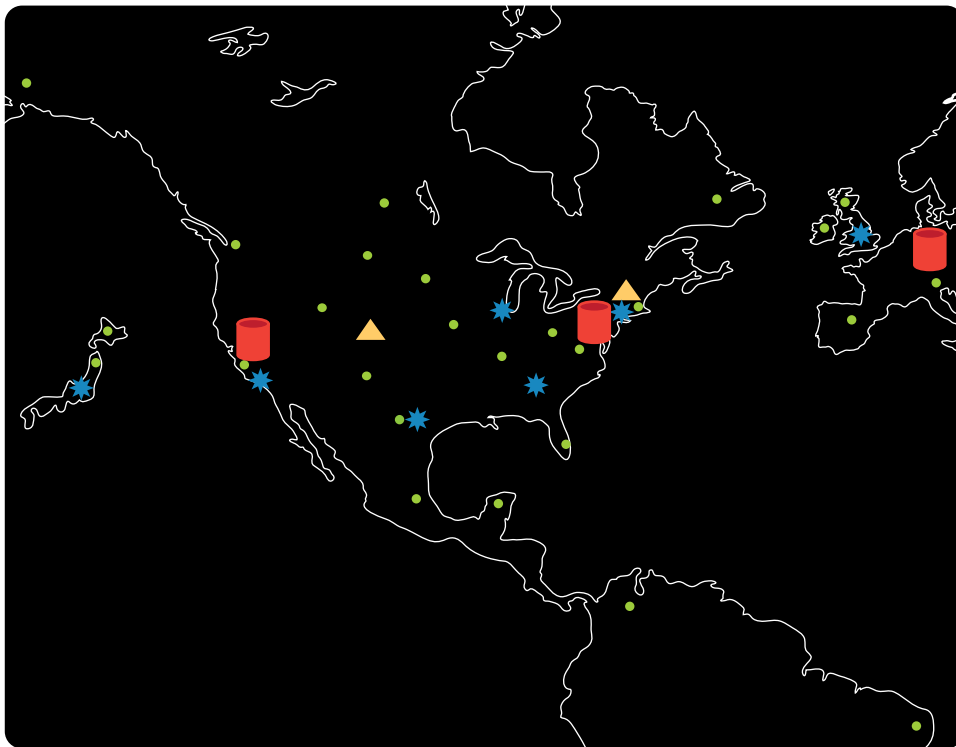

PacketWarp Technology

PacketWarp™ is a complete content distribution system for the caching, delivery, storage and archiving of digital assets. The system can be deployed on both internet and private networks, has proven reliability and scalability, and can withstand major network and site outages. PacketWarp intelligently caches content in proximity to subscribers, utilizing both “push” and “pull” distribution methods.

PacketWarp Sites

PacketWarp Core – Centers of content distribution. All active assets are stored and served from these origin sites.

PacketWarp Metro – Regional sites for distribution in dense subscriber areas.

PacketWarp Perimeter – Sites at the network edge, closest to subscribers.

PacketWarp Archive – Library of all assets, active and inactive, for long-term storage and disaster recovery.

-  **Core** Centers of content distribution. All active assets are stored and served from these origin sites.
-  **Metro** Regional sites for distribution in dense subscriber areas.
-  **Perimeter** Sites at the network edge, closest to subscribers.
-  **Archive** Library of all assets, active and inactive, for long-term storage and disaster recovery.

PacketWarp™ Core Site

PacketWarp Metro Site

PacketWarp Perimeter Site

**Diagrams above depict sample sites.*