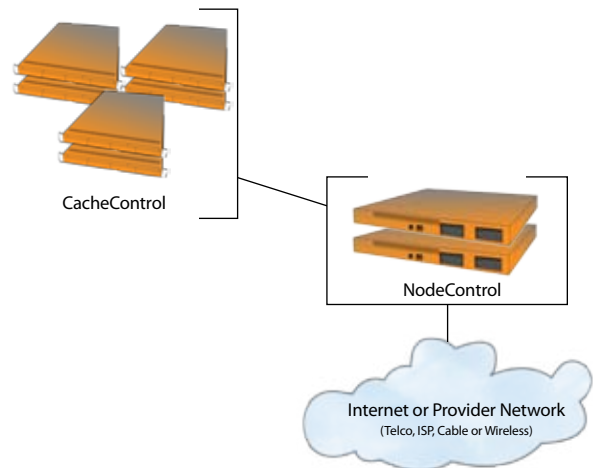

PacketWarp Technology

PacketWarp™ is a complete content distribution system for the caching, delivery, storage and archiving of digital assets. The system can be deployed on both internet and private networks, has proven reliability and scalability, and can withstand major network and site outages. PacketWarp intelligently caches content in proximity to subscribers, utilizing both “push” and “pull” distribution methods.

PacketWarp CacheControl – Cache appliances that intelligently store & deliver assets to subscribers.

PacketWarp NodeControl – Network devices that maintain the health and performance of all sites and devices.

PacketWarp Console – Central management system for monitoring, administration and reporting.

PacketWarp NEBS

PacketWarp NEBS is a NEBS Level 3 Certified, DC powered system with the same features as the standard PacketWarp system.

PacketWarp™ Core Site

PacketWarp Metro Site

PacketWarp Perimeter Site

**Diagrams above depict sample sites.*