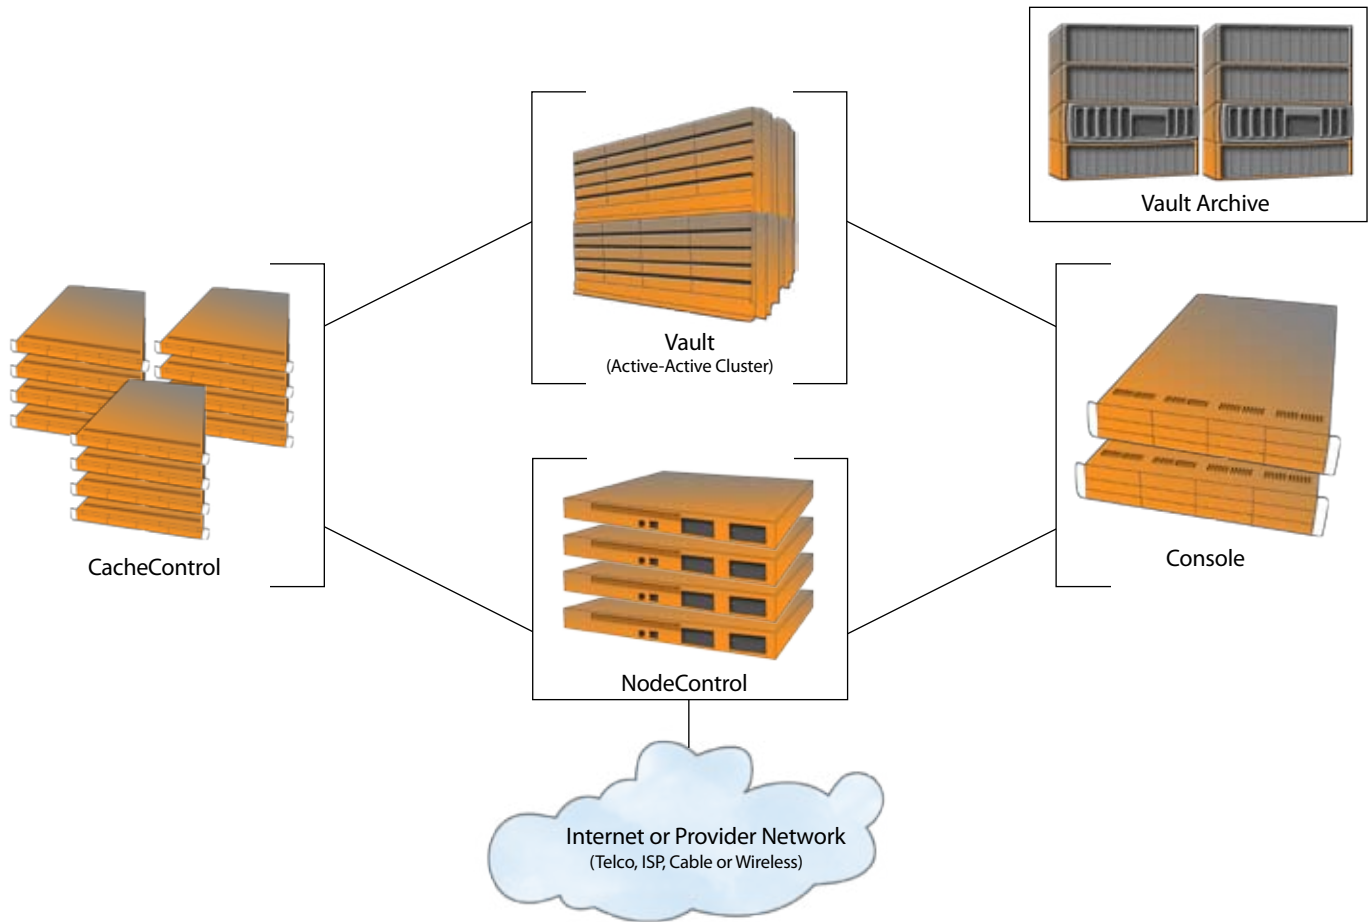

PacketWarp™ Core Site